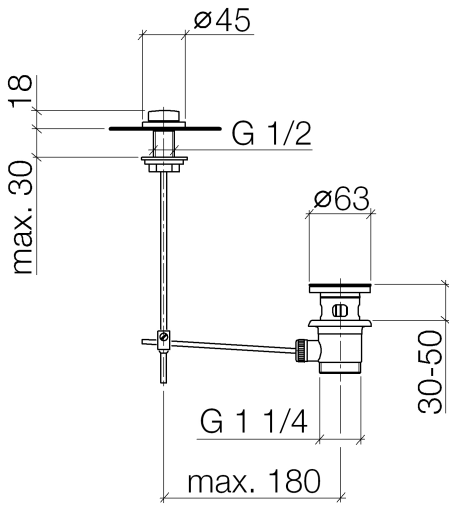

Basin Waste with knob for deck mounting 1 1/4" - Champagne (22kt Gold)

IMO

10 200 970

Fits: IMO, LULU, MADISON, MEM, TARA,
CL.1, LISSÉ, VAIA, META, CYO

	Champagne (22kt Gold)	10 200 970-47
	Chrome	10 200 970-00
	Brushed Platinum	10 200 970-06
	Platinum	10 200 970-08
	Durabrand (23kt Gold)	10 200 970-09
	Dark Chrome	10 200 970-19
	Light Gold	10 200 970-26
	Brushed Light Gold	10 200 970-27
	Brushed Durabrand (23kt Gold)	10 200 970-28
	Matte Black	10 200 970-33
	Brushed Bronze	10 200 970-42
	Brushed Champagne (22kt Gold)	10 200 970-46
	Brushed Chrome	10 200 970-93
	Brushed Dark Platinum	10 200 970-99

Basin Waste with knob for deck mounting 1 1/4" - Champagne (22kt Gold)

IMO

10 200 970

Only suitable for basins with an overflow.

10 200 970

10 200 970

Parts for other finishes can be found here: [Chrome](#)

Spare parts list

No.	Item Number	Name	Quantity used	Delivery time
1	09 21 33 001-47	handle	1	30
2	09 14 10 007 90	seal	2	2
3	09 31 09 004-47	pull-rod	1	30
4	09 18 40 022-47	sleeve	1	30
5	09 14 10 095 90	seal	1	2
6	09 14 05 012 90	seal	1	2
7	09 14 40 001 90	seal	1	60
8	09 23 10 010 90	nut	1	2
9	90 11 01 001 00-47	pop-up waste	1	30