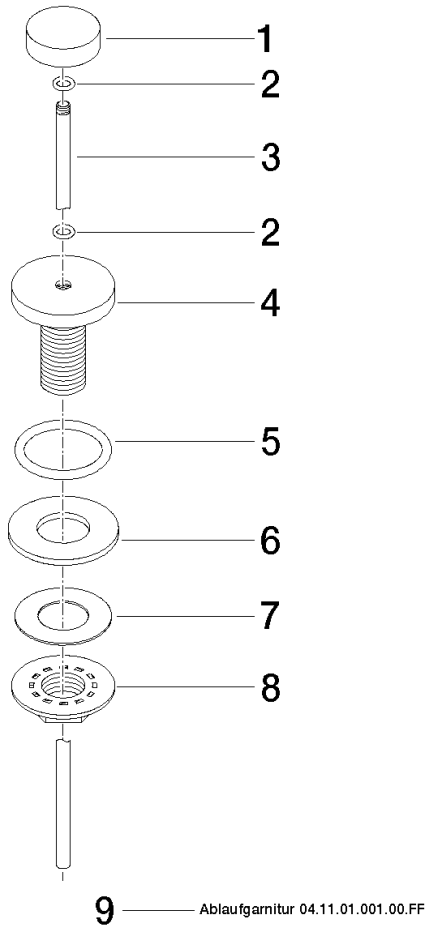

Basin Waste with knob for deck mounting 1 1/4" - Champagne (22kt Gold)

IMO

10 200 970

Fits: IMO, LULU, MADISON, MEM, TARA,
CL.1, LISSÉ, VAIA, META, CYO

	Champagne (22kt Gold)	10 200 970-47
	Chrome	10 200 970-00
	Brushed Platinum	10 200 970-06
	Platinum	10 200 970-08
	Durabrand (23kt Gold)	10 200 970-09
	Dark Chrome	10 200 970-19
	Light Gold	10 200 970-26
	Brushed Light Gold	10 200 970-27
	Brushed Durabrand (23kt Gold)	10 200 970-28
	Matte Black	10 200 970-33
	Brushed Bronze	10 200 970-42
	Brushed Champagne (22kt Gold)	10 200 970-46
	Brushed Chrome	10 200 970-93
	Brushed Dark Platinum	10 200 970-99

Basin Waste with knob for deck mounting 1 1/4" - Champagne (22kt Gold)

IMO

10 200 970

Only suitable for basins with an overflow.

10 200 970

10 200 970

Parts for other finishes can be found here: [Chrome](#)

Spare parts list

No.	Item Number	Name	Quantity used	Delivery time
1	09 21 33 001-47	handle	1	30
2	09 14 10 007 90	seal	2	2
3	09 31 09 004-47	pull-rod	1	30
4	09 18 40 022-47	sleeve	1	30
5	09 14 10 095 90	seal	1	2
6	09 14 05 012 90	seal	1	2
7	09 14 40 001 90	seal	1	60
8	09 23 10 010 90	nut	1	2
9	90 11 01 001 00-47	pop-up waste	1	30